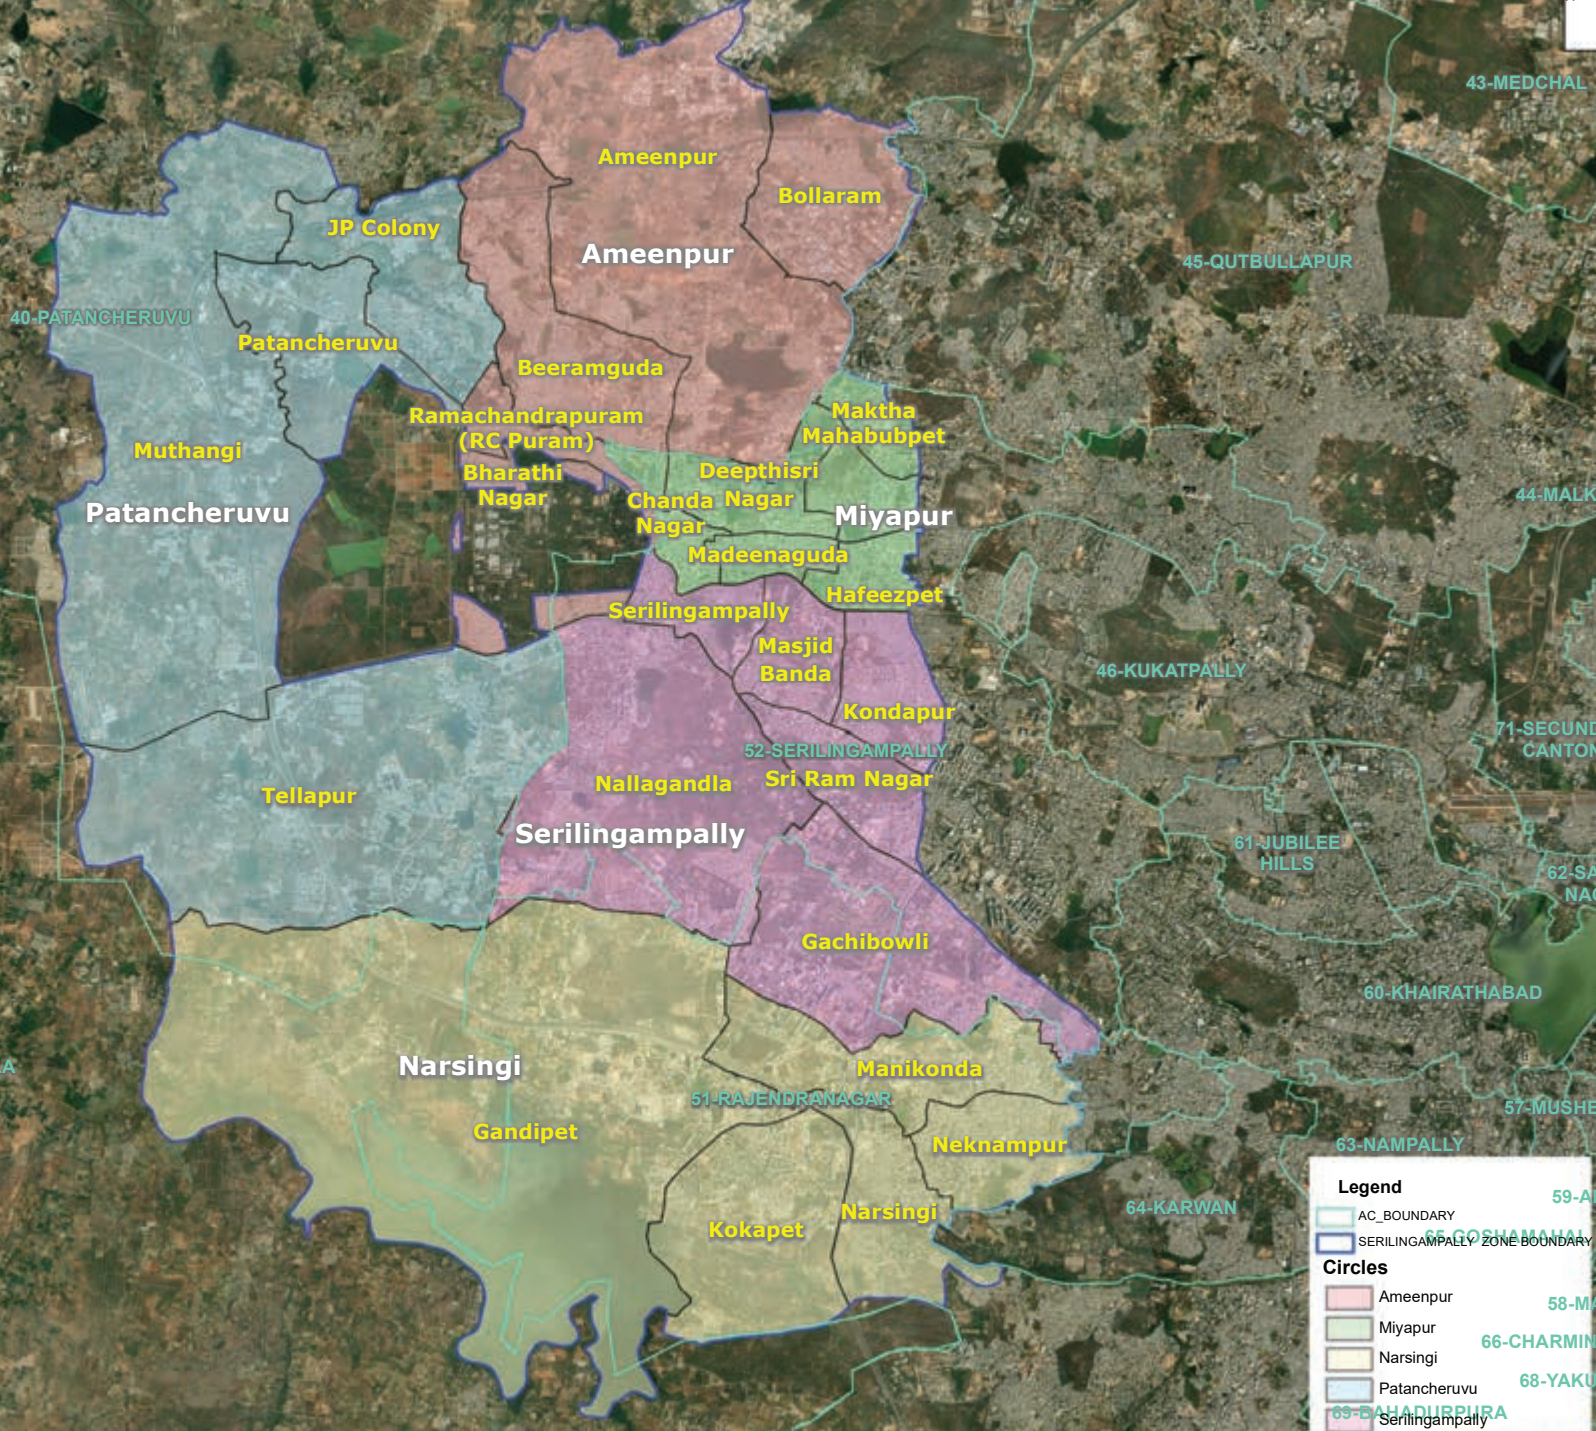

SERILINGAMPALLY ZONE

Legend

- AC_BOUNDARY
- SERILINGAMPALLY_ZONE_BOUNDARY

Circles

- Ameenpur
- Miyapur
- Narsingi
- Patancheruvu
- Serilingampally
- 43-MEDCHAL
- 44-MALKAJIRI
- 45-QUTBULLAPUR
- 46-KUKATPALLY
- 51-RAJENDRANAGAR
- 52-SERILINGAMPALLY
- 53-CHEVELLA (SC)
- 57-MUSHEERABAD
- 58-MALAKPET
- 59-AMBERPET
- 60-KHAIRATHABAD
- 61-JUBILEE HILLS
- 62-SANATH NAGAR
- 63-NAMPALLY
- 64-KARWAN
- 66-CHARMINAR
- 68-YAKUTPURA
- 69-BALAJIRUPPIRA
- 71-SECUNDERABAD CANTONMENT