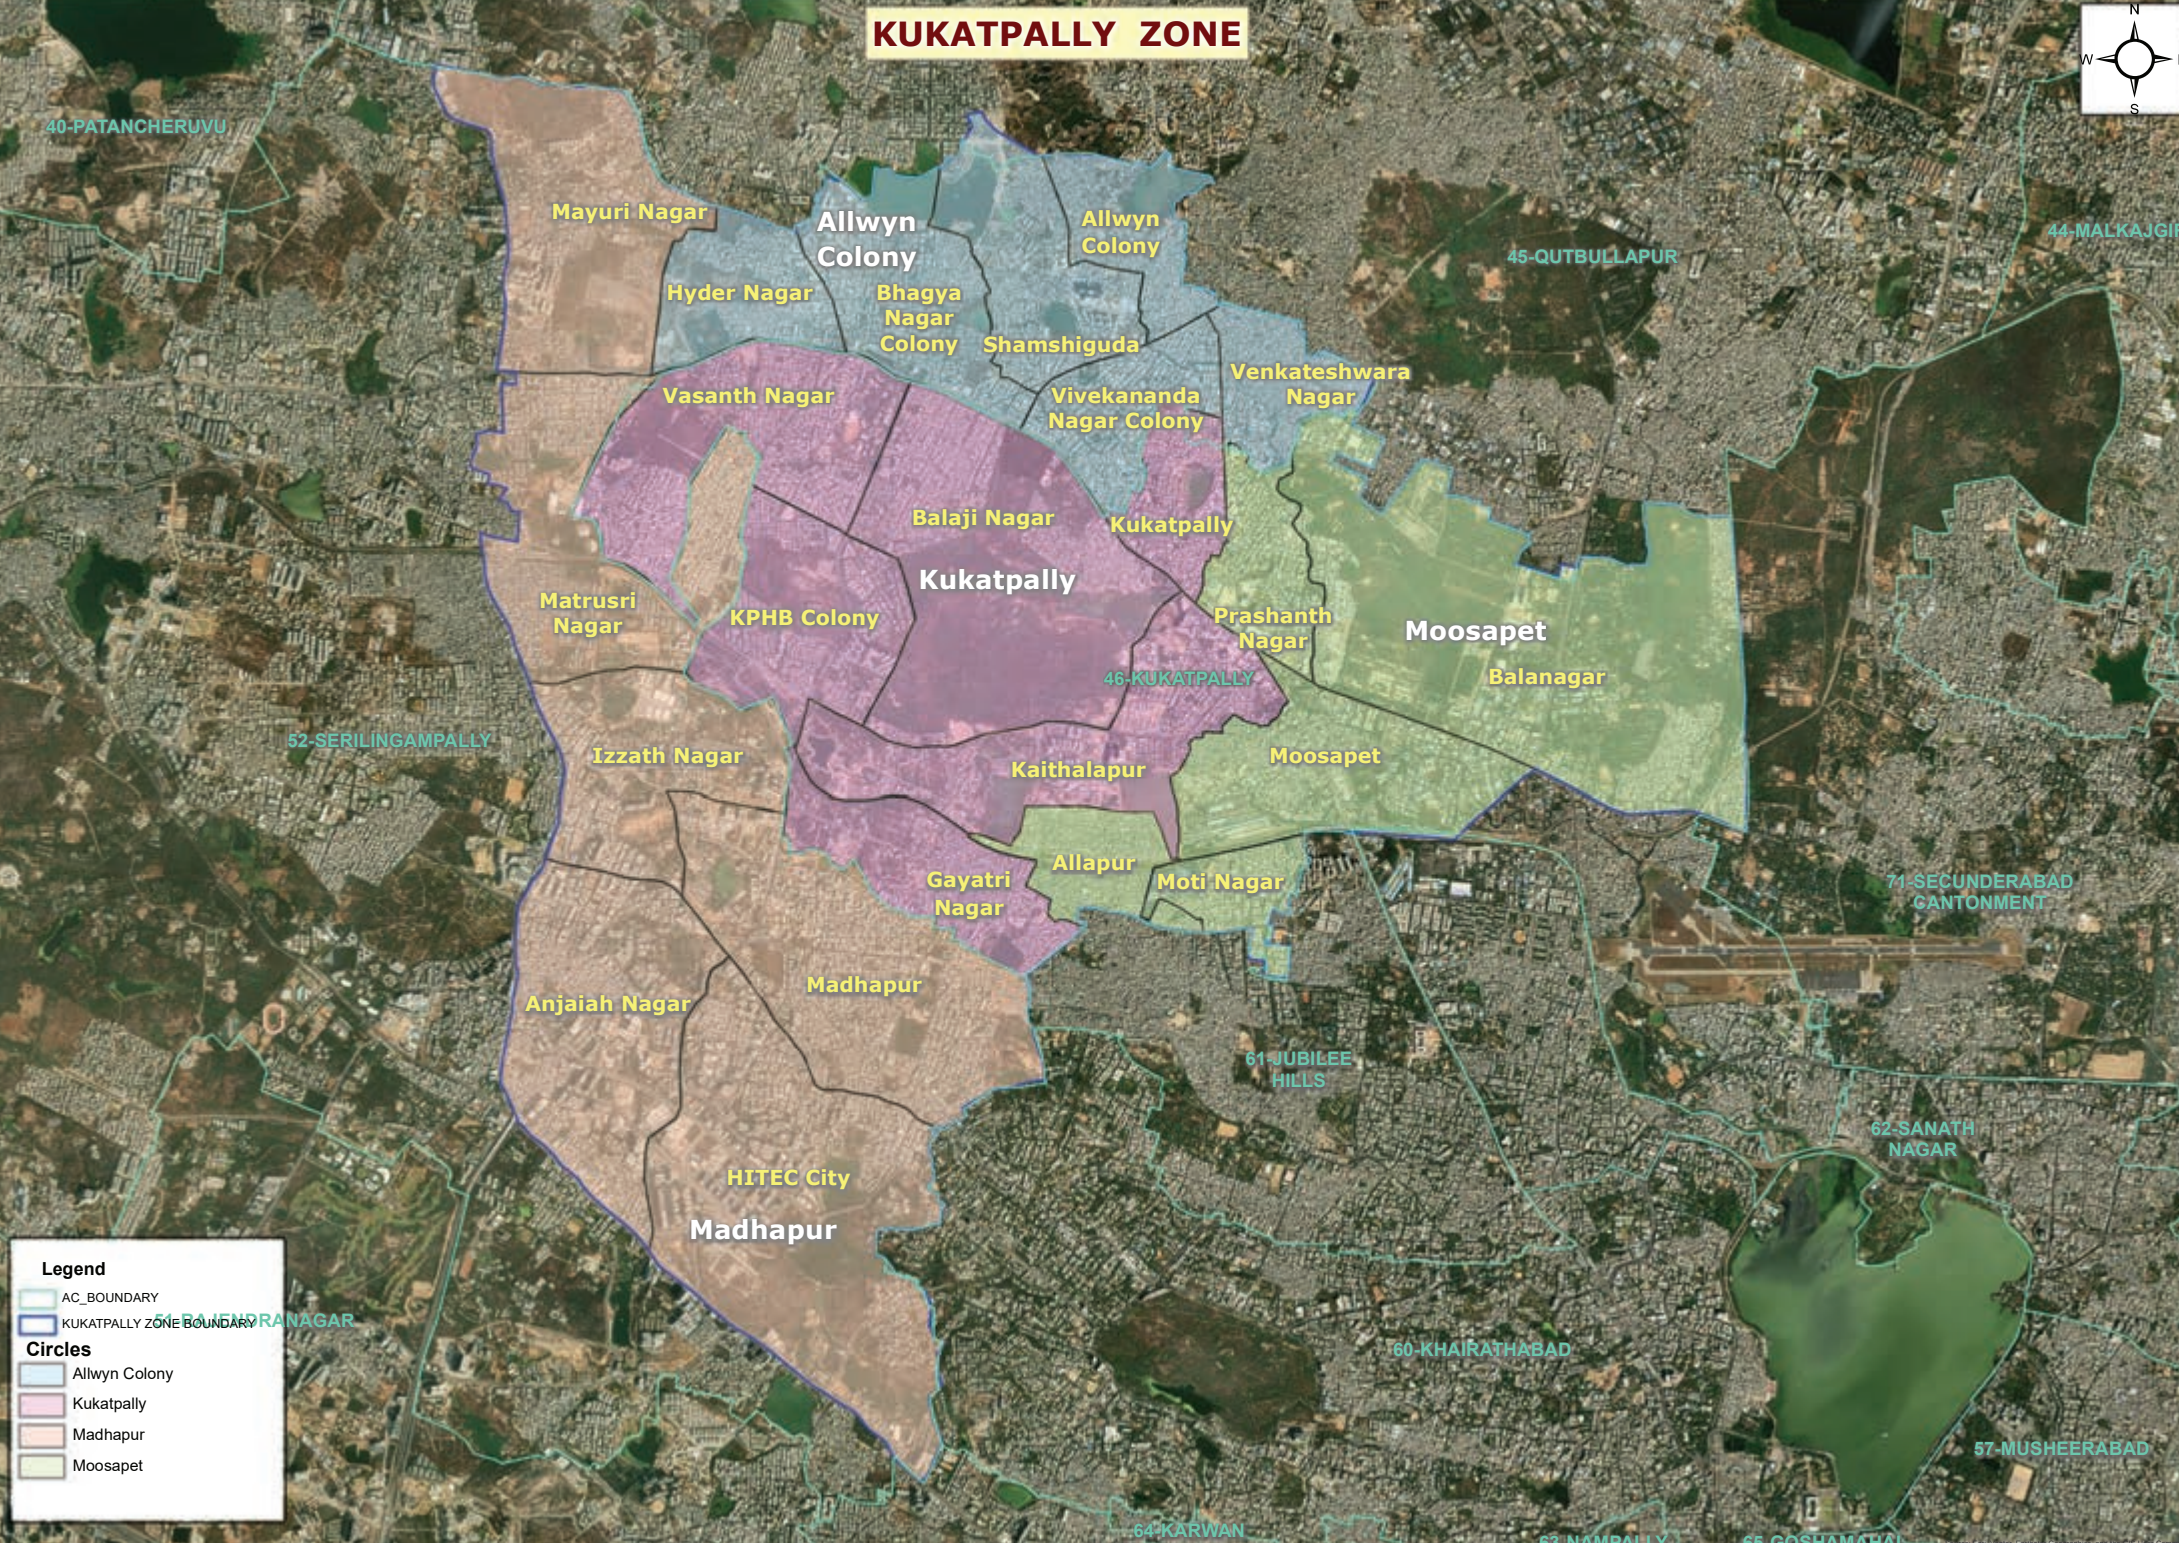

KUKATPALLY ZONE

Legend

- AC_BOUNDARY
- KUKATPALLY ZONE BOUNDARY
- **Circles**
- Allwyn Colony
- Kukatpally
- Madhapur
- Moosapet

Mayuri Nagar

Allwyn Colony

Allwyn Colony

Hyder Nagar

Bhagya Nagar Colony

Shamshiguda

Venkateshwara Nagar

Vasanth Nagar

Vivekananda Nagar Colony

Balaji Nagar

Kukatpally

Matrusri Nagar

KPHB Colony

Kukatpally

Prashanth Nagar

Moosapet

Balanagar

52-SERILINGAMPALLY

Izzath Nagar

Kaithalapur

Moosapet

Gayatri Nagar

Allapur

Moti Nagar

71-SECUNDERABAD CANTONMENT

Anjaiah Nagar

Madhapur

61-JUBILEE HILLS

HITEC City

Madhapur

60-KHAIRATHABAD

62-SANATH NAGAR

57-MUSHEERABAD

64-KARWAN

63-NAMPALLY

65-GOSHAMAHAL

Source: Earthstar, Earthstar Geographics and the GIS User Community