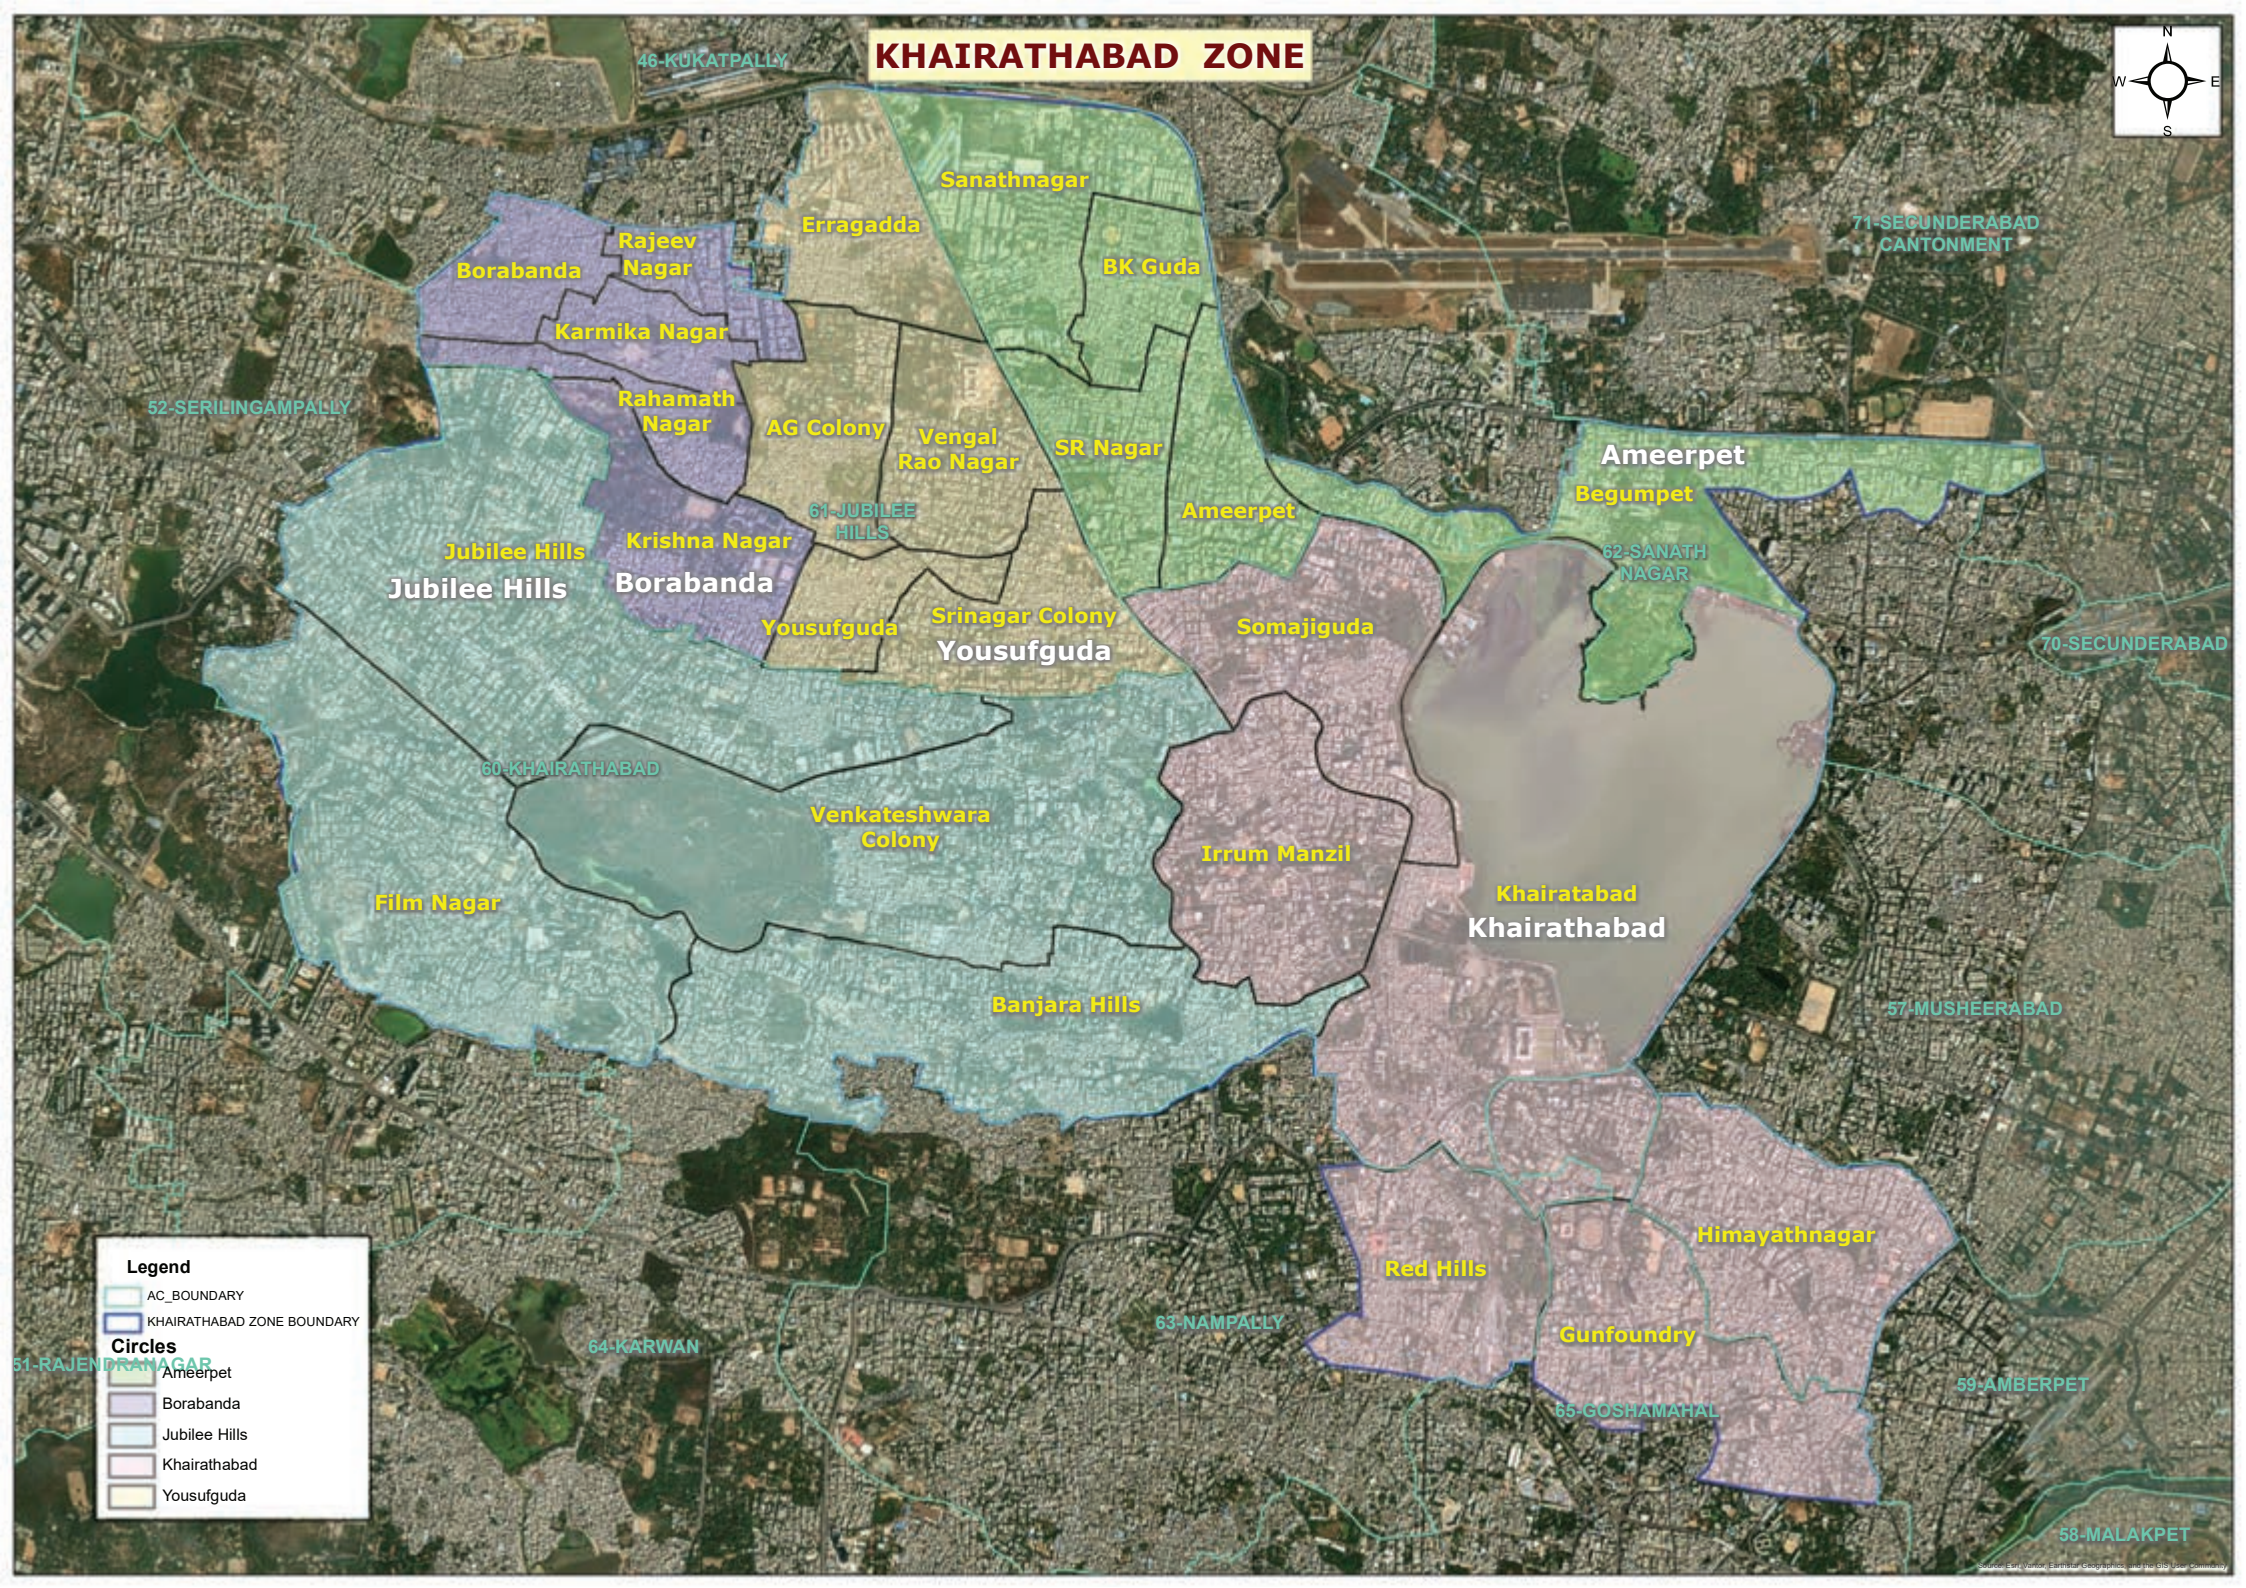

67-CHANDRAYANGUTTA

50-MAHESHWARAM

GOLCONDA ZONE

Legend

- AC_BOUNDARY
- GOLCONDA_ZONE_BOUNDARY

Circles

- Golconda
- Goshamahahal
- Karwan
- Masab Tank
- Mehdiapatnam

KHAIRATHABAD ZONE

Legend

- AC_BOUNDARY
- KHAIRATHABAD ZONE BOUNDARY

Circles

- Ameerpet
- Borabanda
- Jubilee Hills
- Khairathabad
- Yousufguda

Neighborhoods within the Khairathabad Zone:

- Sanathnagar
- Erragadda
- BK Guda
- Rajeev Nagar
- Borabanda
- Karmika Nagar
- AG Colony
- Vengal Rao Nagar
- SR Nagar
- Rahamath Nagar
- Ameerpet
- Jubilee Hills
- Krishna Nagar
- 61-JUBILEE HILLS
- Yousufguda
- Srinagar Colony
- Yousufguda
- Somajiguda
- Begumpet
- 62-SANATH NAGAR
- 60-KHAIRATHABAD
- Venkateshwara Colony
- Irrum Manzil
- Khairatabad
- Khairathabad
- Film Nagar
- Banjara Hills
- 63-NAMPALLY
- Red Hills
- Himayathnagar
- Gunfoundry
- 65-GOSHAMAHAL
- 64-KARWAN
- 66-KHAIKOT
- 67-KHAIKOT
- 68-KHAIKOT
- 69-KHAIKOT
- 70-KHAIKOT
- 71-KHAIKOT
- 72-KHAIKOT
- 73-KHAIKOT
- 74-KHAIKOT
- 75-KHAIKOT
- 76-KHAIKOT
- 77-KHAIKOT
- 78-KHAIKOT
- 79-KHAIKOT
- 80-KHAIKOT
- 81-KHAIKOT
- 82-KHAIKOT
- 83-KHAIKOT
- 84-KHAIKOT
- 85-KHAIKOT
- 86-KHAIKOT
- 87-KHAIKOT
- 88-KHAIKOT
- 89-KHAIKOT
- 90-KHAIKOT
- 91-KHAIKOT
- 92-KHAIKOT
- 93-KHAIKOT
- 94-KHAIKOT
- 95-KHAIKOT
- 96-KHAIKOT
- 97-KHAIKOT
- 98-KHAIKOT
- 99-KHAIKOT
- 100-KHAIKOT