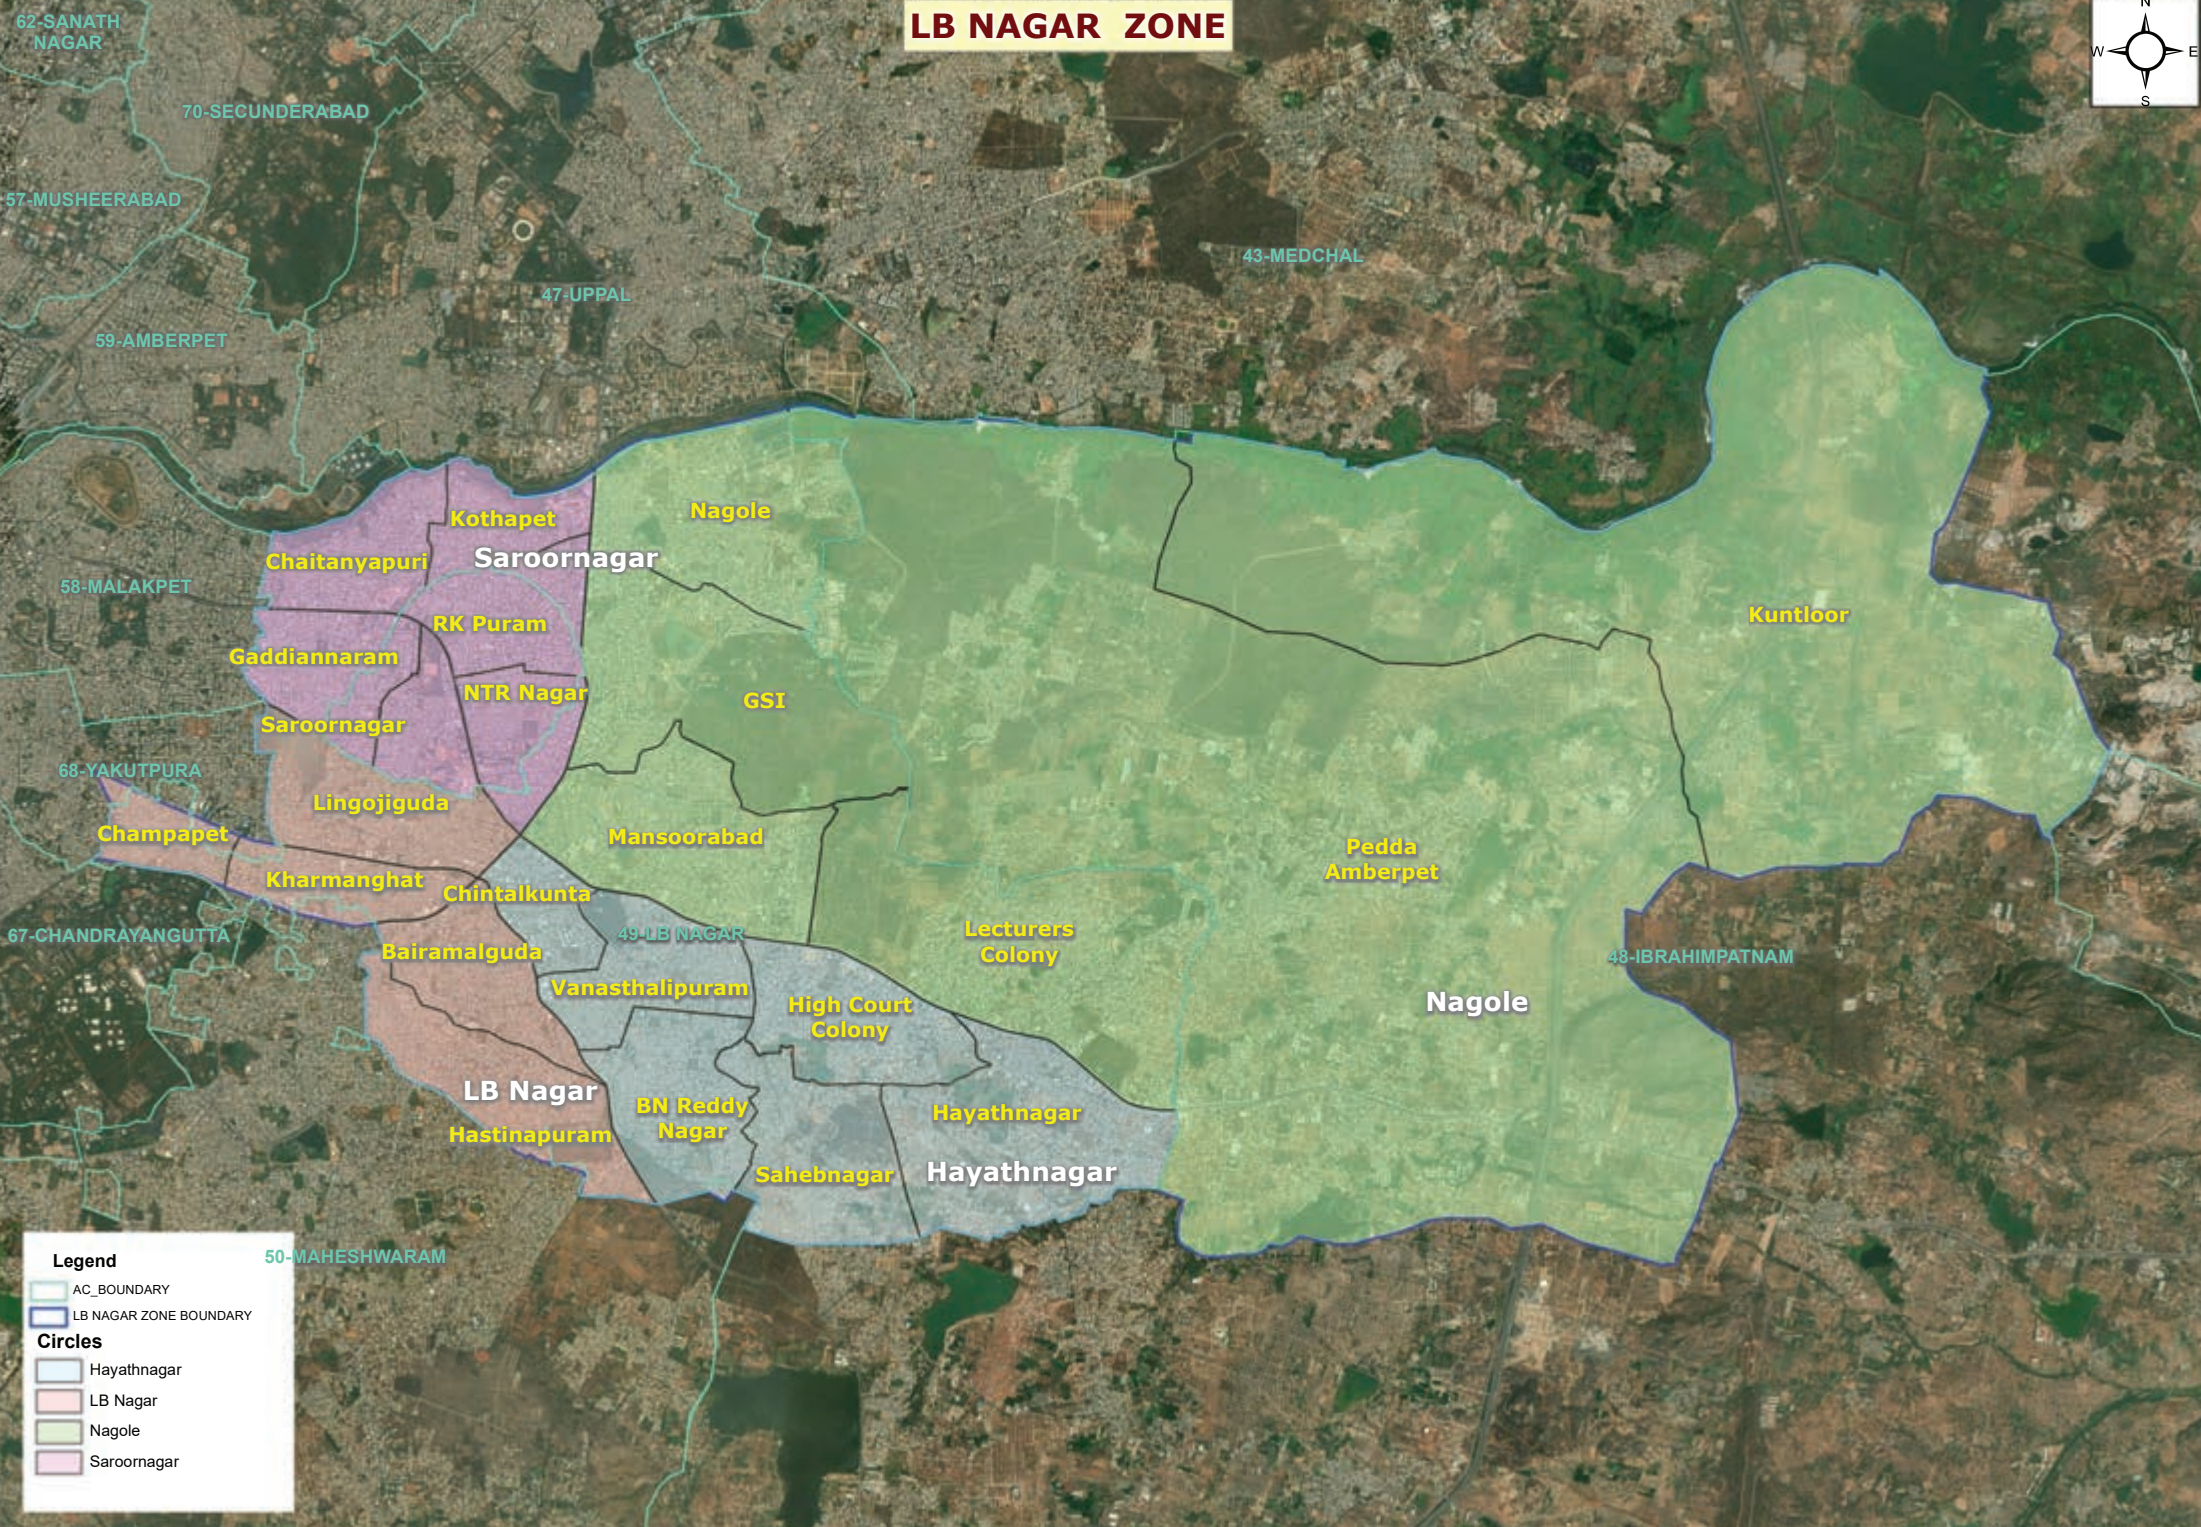

Madhapur

60-KHAIRATHABAD

62-SANATH NAGAR

57-MUSHEERABAD

64-KARWAN

63-NAMPALLY

65-GOSHAMAHAL

Source: Earthstar, Earthstar Geographics and the GIS User Community

LB NAGAR ZONE

Legend

- AC_BOUNDARY
- LB NAGAR ZONE BOUNDARY
- Circles**
- Hayathnagar
- LB Nagar
- Nagole
- Saroornagar

MALKAJGIRI ZONE

Legend

- AC_BOUNDARY
- MALKAJGIRI_ZONE_BOUNDARY

Circles

- Alwal
- Bowenpally
- Jawaharnagar
- Malkajgiri
- Moula Ali