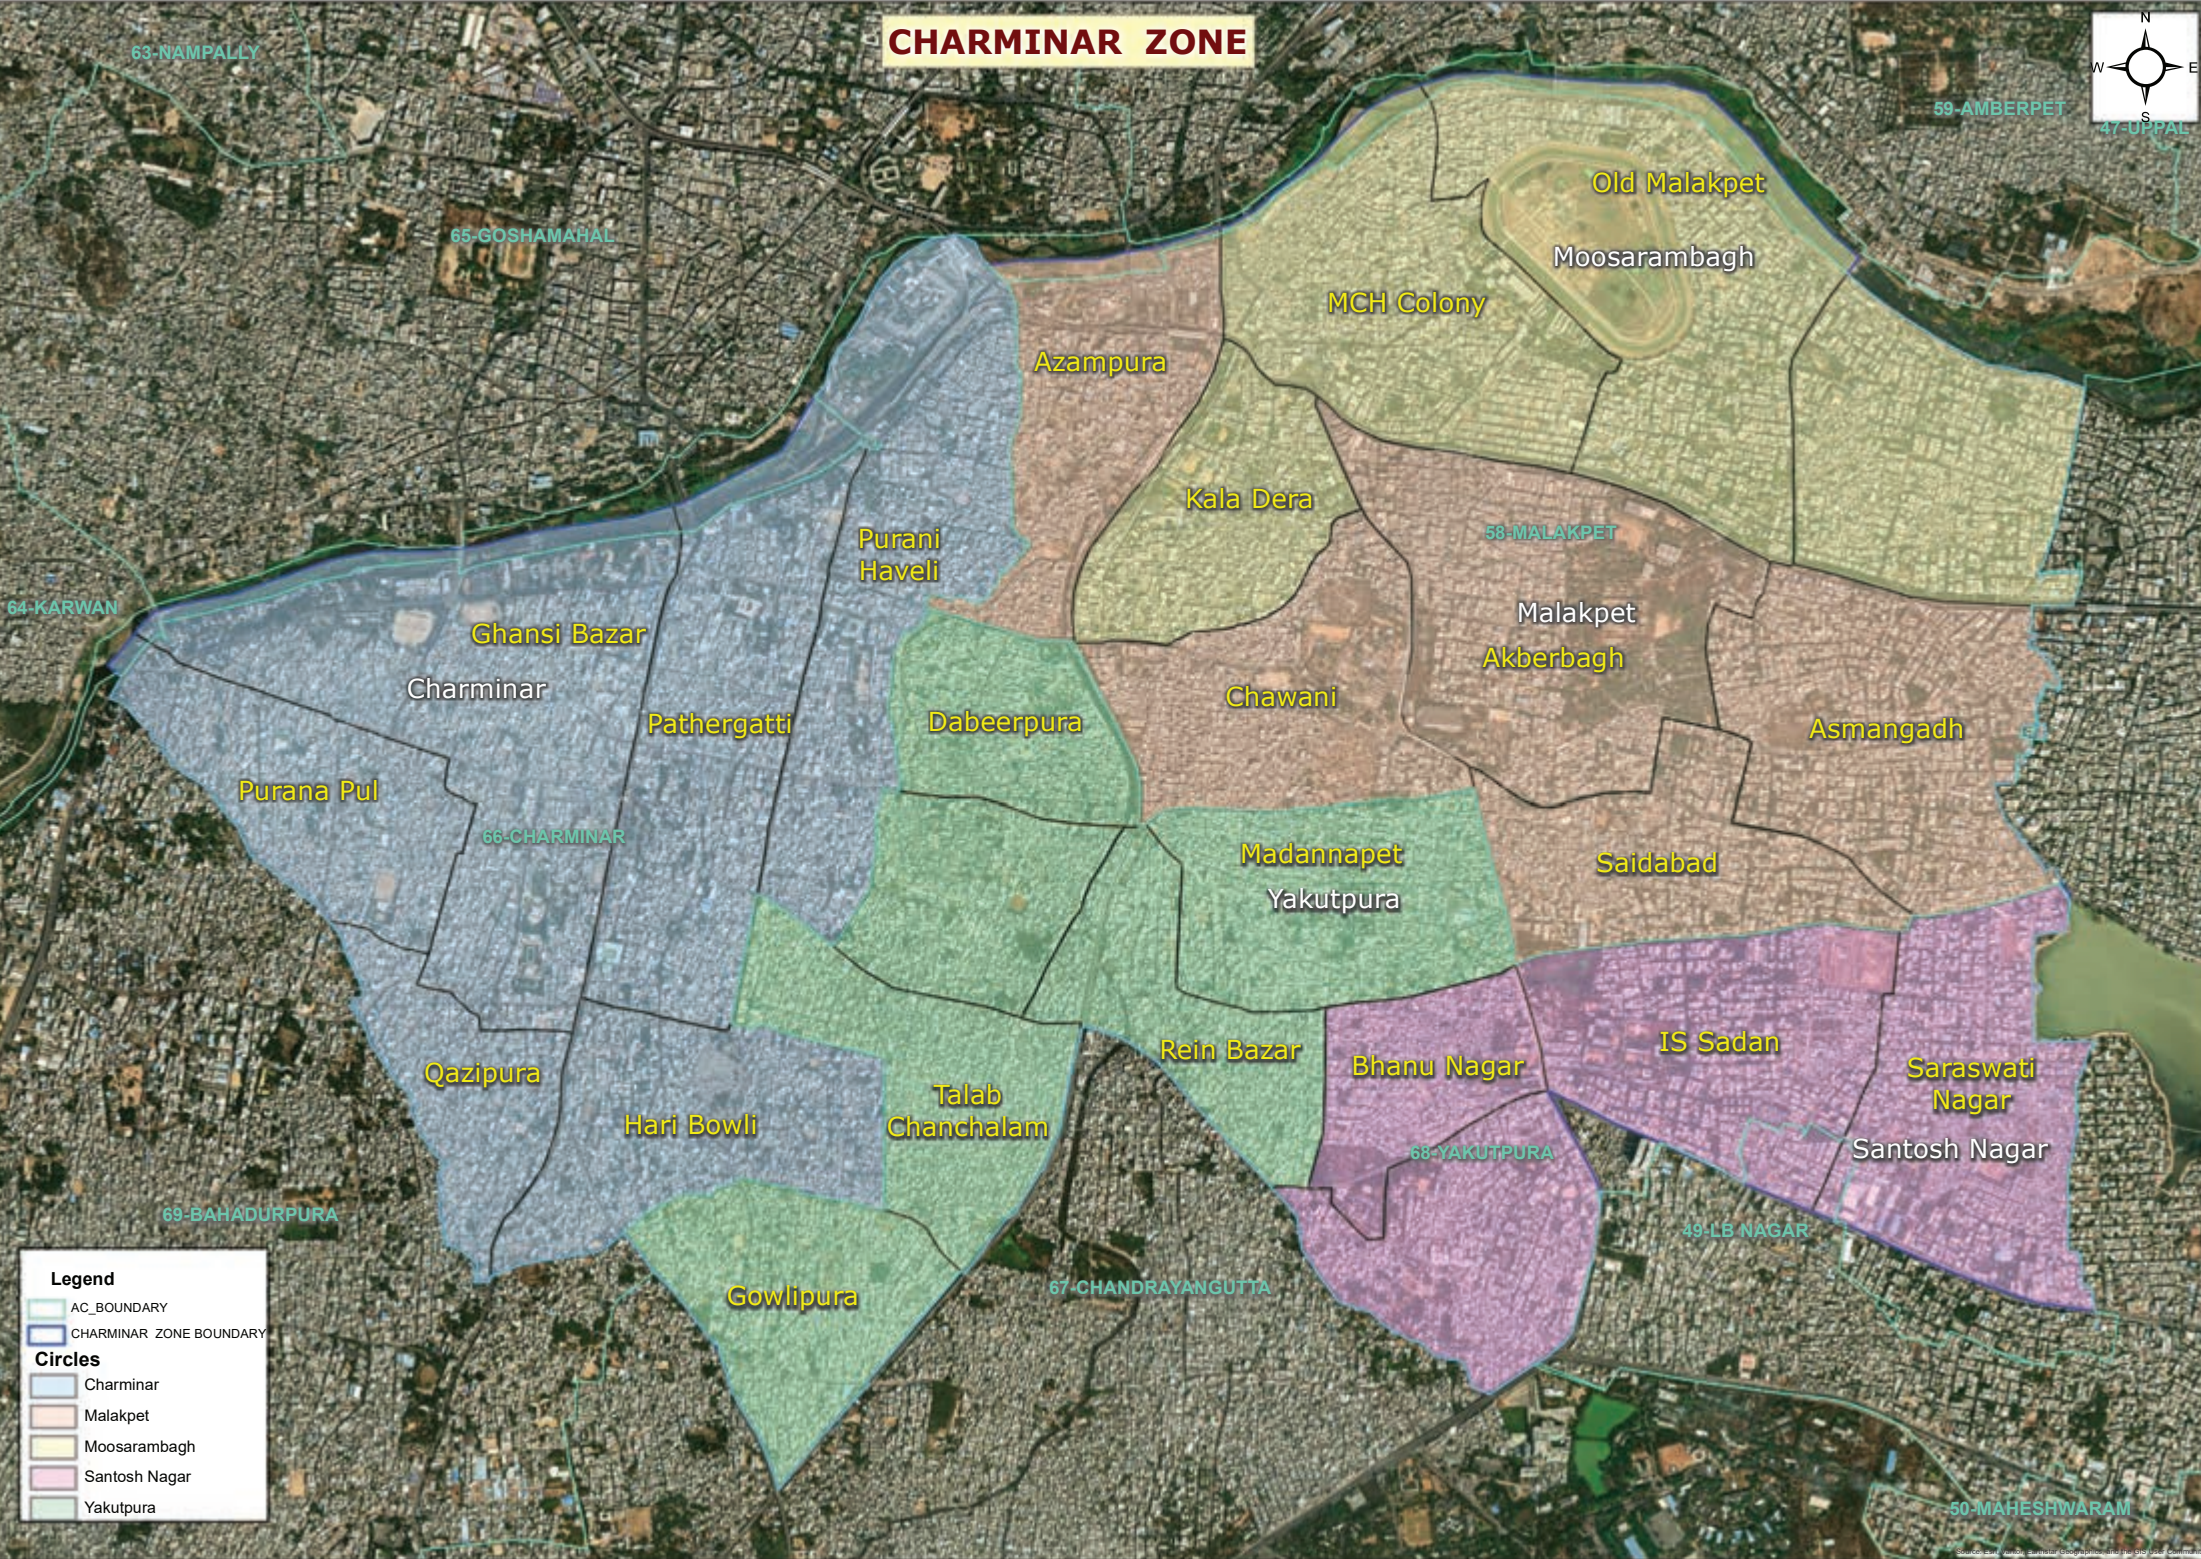

CHARMINAR ZONE

Legend

- AC_BOUNDARY
- CHARMINAR_ZONE_BOUNDARY
- Circles**
- Charminar
- Malakpet
- Moosarambagh
- Santosh Nagar
- Yakutpura

63-NAMPALLY

65-GOSHAMAHAL

59-AMBERPET

47-UPPAL

64-KARWAN

Malakpet
Akberbagh

Asmangadh

Saidabad

Madannapet
Yakutpura

Qazipura

Hari Bowli

Talab
Chanchalam

Rein Bazar