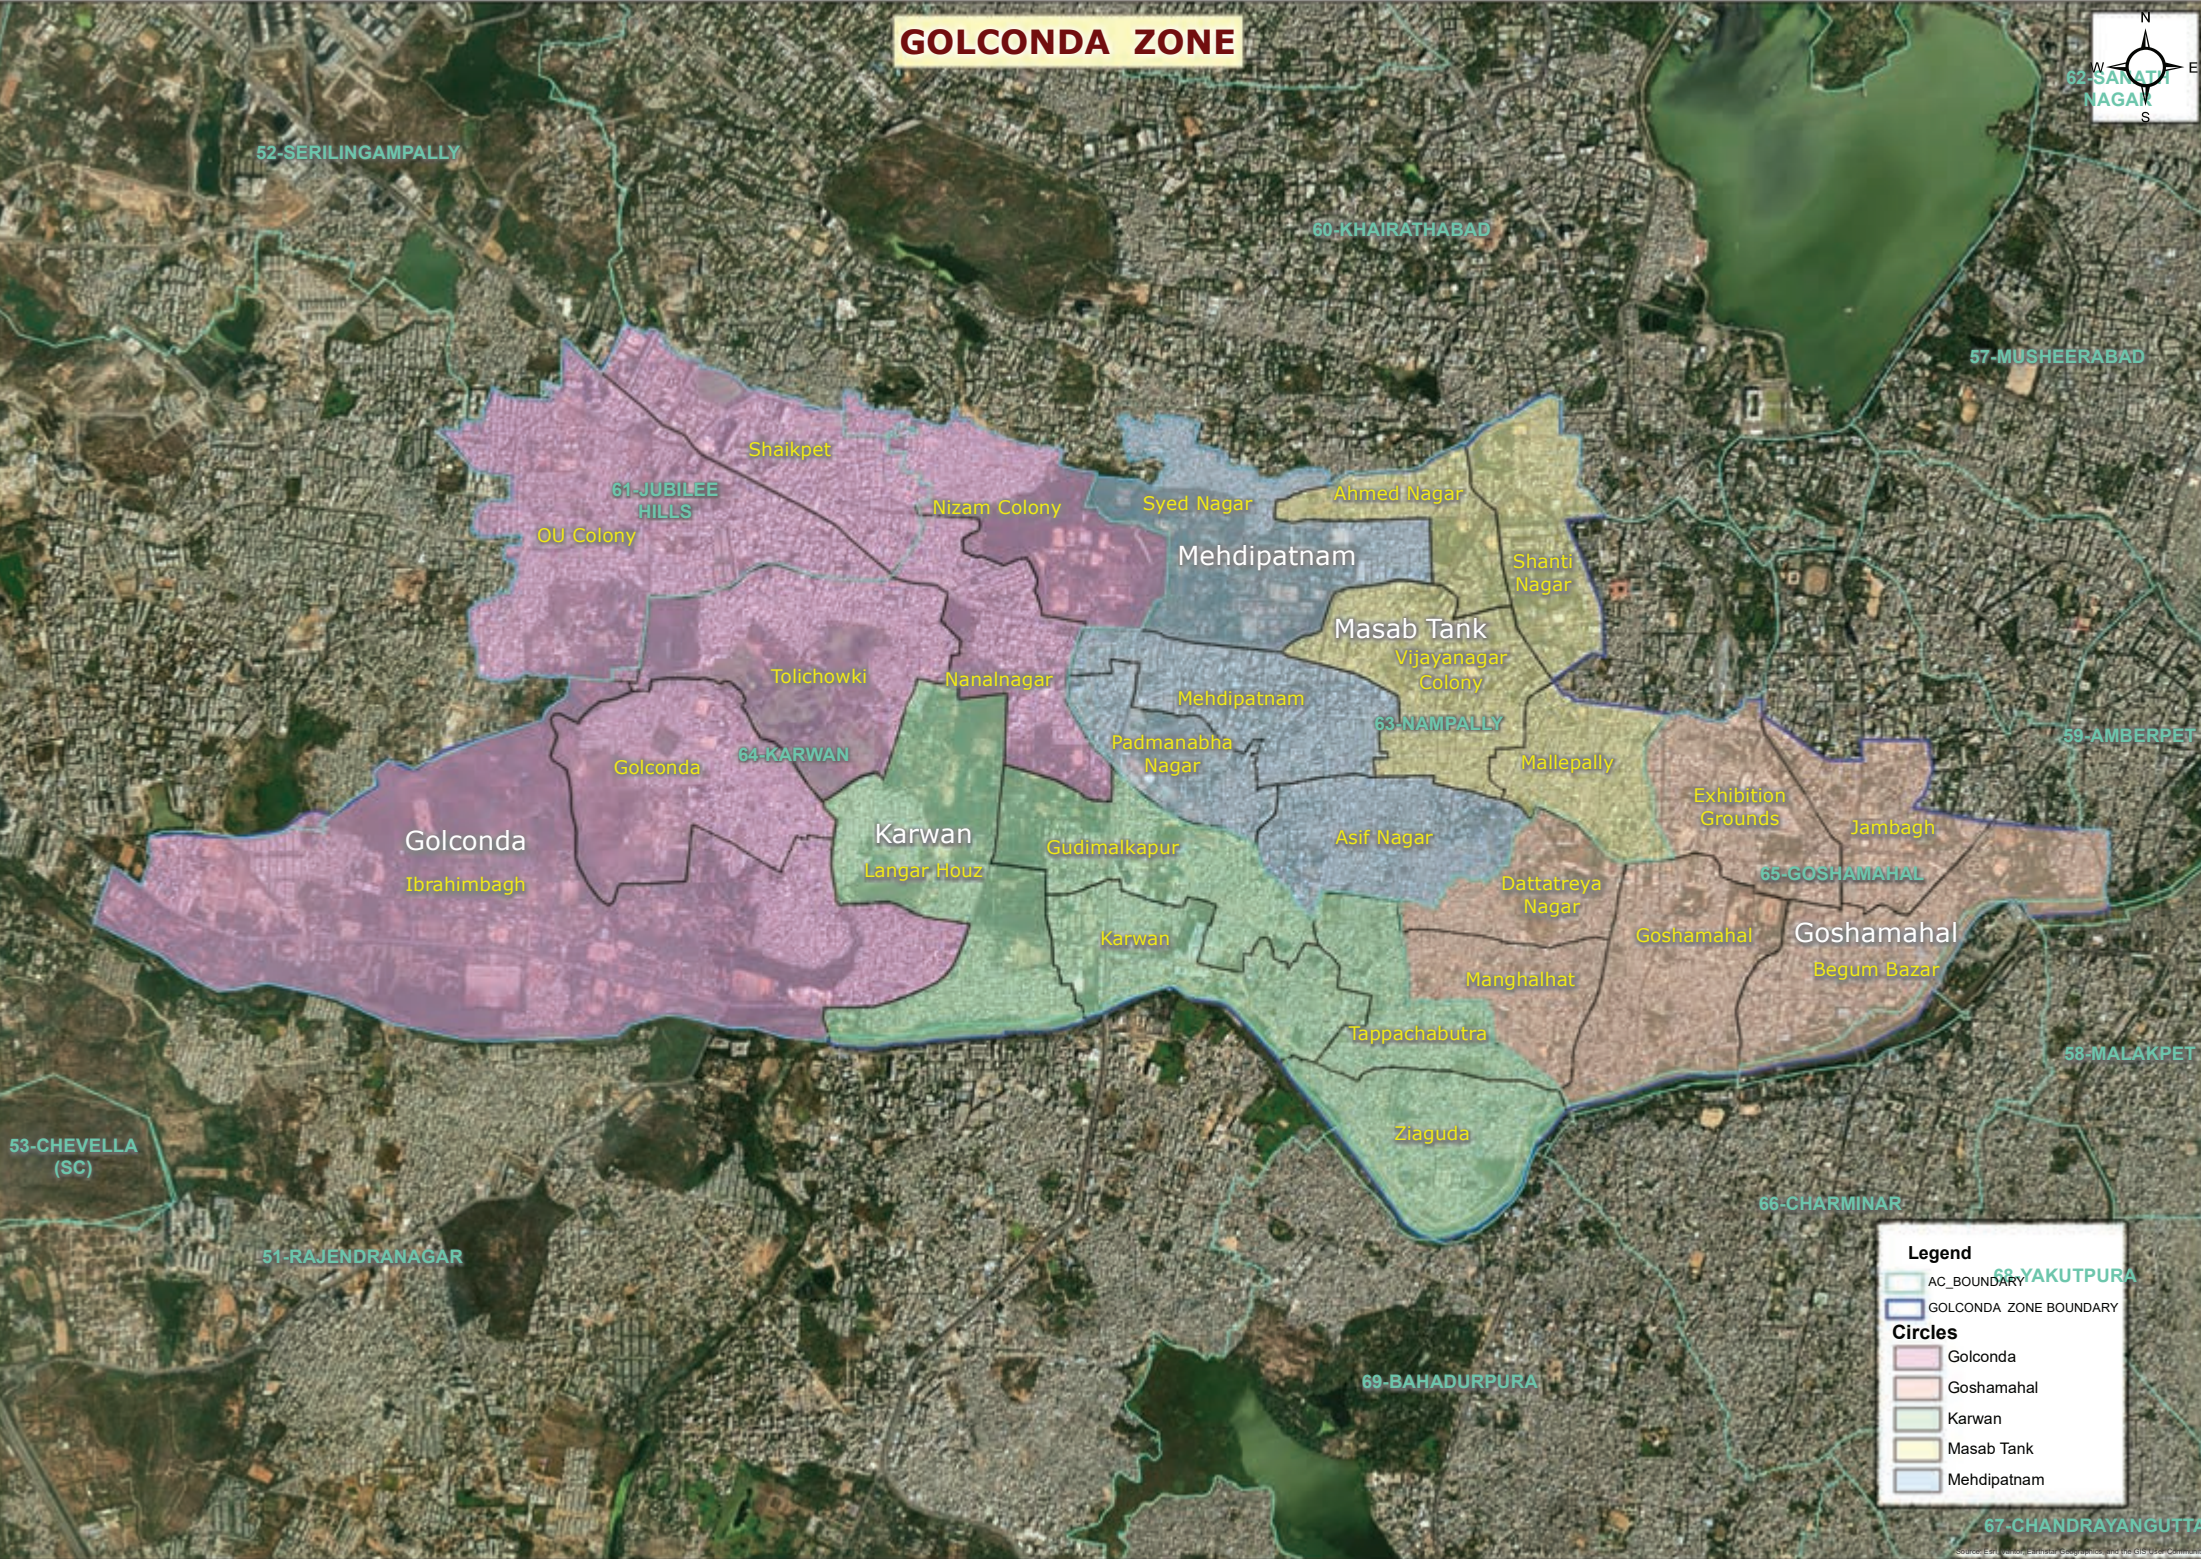

Malakpet
Akberbagh

Asmangadh

Saidabad

Madannapet
Yakutpura

Qazipura

Hari Bowli

Talab
Chanchalam

Rein Bazar

67-CHANDRAYANGUTTA

50-MAHESHWARAM

GOLCONDA ZONE

Legend

- AC_BOUNDARY
- GOLCONDA_ZONE_BOUNDARY

Circles

- Golconda
- Goshamahahal
- Karwan
- Masab Tank
- Mehdiapatnam

KHAIRATHABAD ZONE

Legend

- AC_BOUNDARY
- KHAIRATHABAD ZONE BOUNDARY

Circles

- Ameerpet
- Borabanda
- Jubilee Hills
- Khairathabad
- Yousufguda

Neighborhoods within the Khairathabad Zone:

- Sanathnagar
- Erragadda
- BK Guda
- Rajeev Nagar
- Borabanda
- Karmika Nagar
- AG Colony
- Vengal Rao Nagar
- SR Nagar
- Rahamath Nagar
- Ameerpet
- Jubilee Hills
- Krishna Nagar
- 61-JUBILEE HILLS
- Yousufguda
- Srinagar Colony
- Yousufguda
- Somajiguda
- Begumpet
- 62-SANATH NAGAR
- 60-KHAIRATHABAD
- Venkateshwara Colony
- Irrum Manzil
- Khairatabad
- Khairathabad
- Film Nagar
- Banjara Hills
- 63-NAMPALLY
- Red Hills
- Himayathnagar
- Gunfoundry
- 65-GOSHAMAHAL
- 64-KARWAN
- 66-KHAIKOT
- 67-KHAIKOT
- 68-KHAIKOT
- 69-KHAIKOT
- 70-KHAIKOT
- 71-KHAIKOT
- 72-KHAIKOT
- 73-KHAIKOT
- 74-KHAIKOT
- 75-KHAIKOT
- 76-KHAIKOT
- 77-KHAIKOT
- 78-KHAIKOT
- 79-KHAIKOT
- 80-KHAIKOT
- 81-KHAIKOT
- 82-KHAIKOT
- 83-KHAIKOT
- 84-KHAIKOT
- 85-KHAIKOT
- 86-KHAIKOT
- 87-KHAIKOT
- 88-KHAIKOT
- 89-KHAIKOT
- 90-KHAIKOT
- 91-KHAIKOT
- 92-KHAIKOT
- 93-KHAIKOT
- 94-KHAIKOT
- 95-KHAIKOT
- 96-KHAIKOT
- 97-KHAIKOT
- 98-KHAIKOT
- 99-KHAIKOT
- 100-KHAIKOT