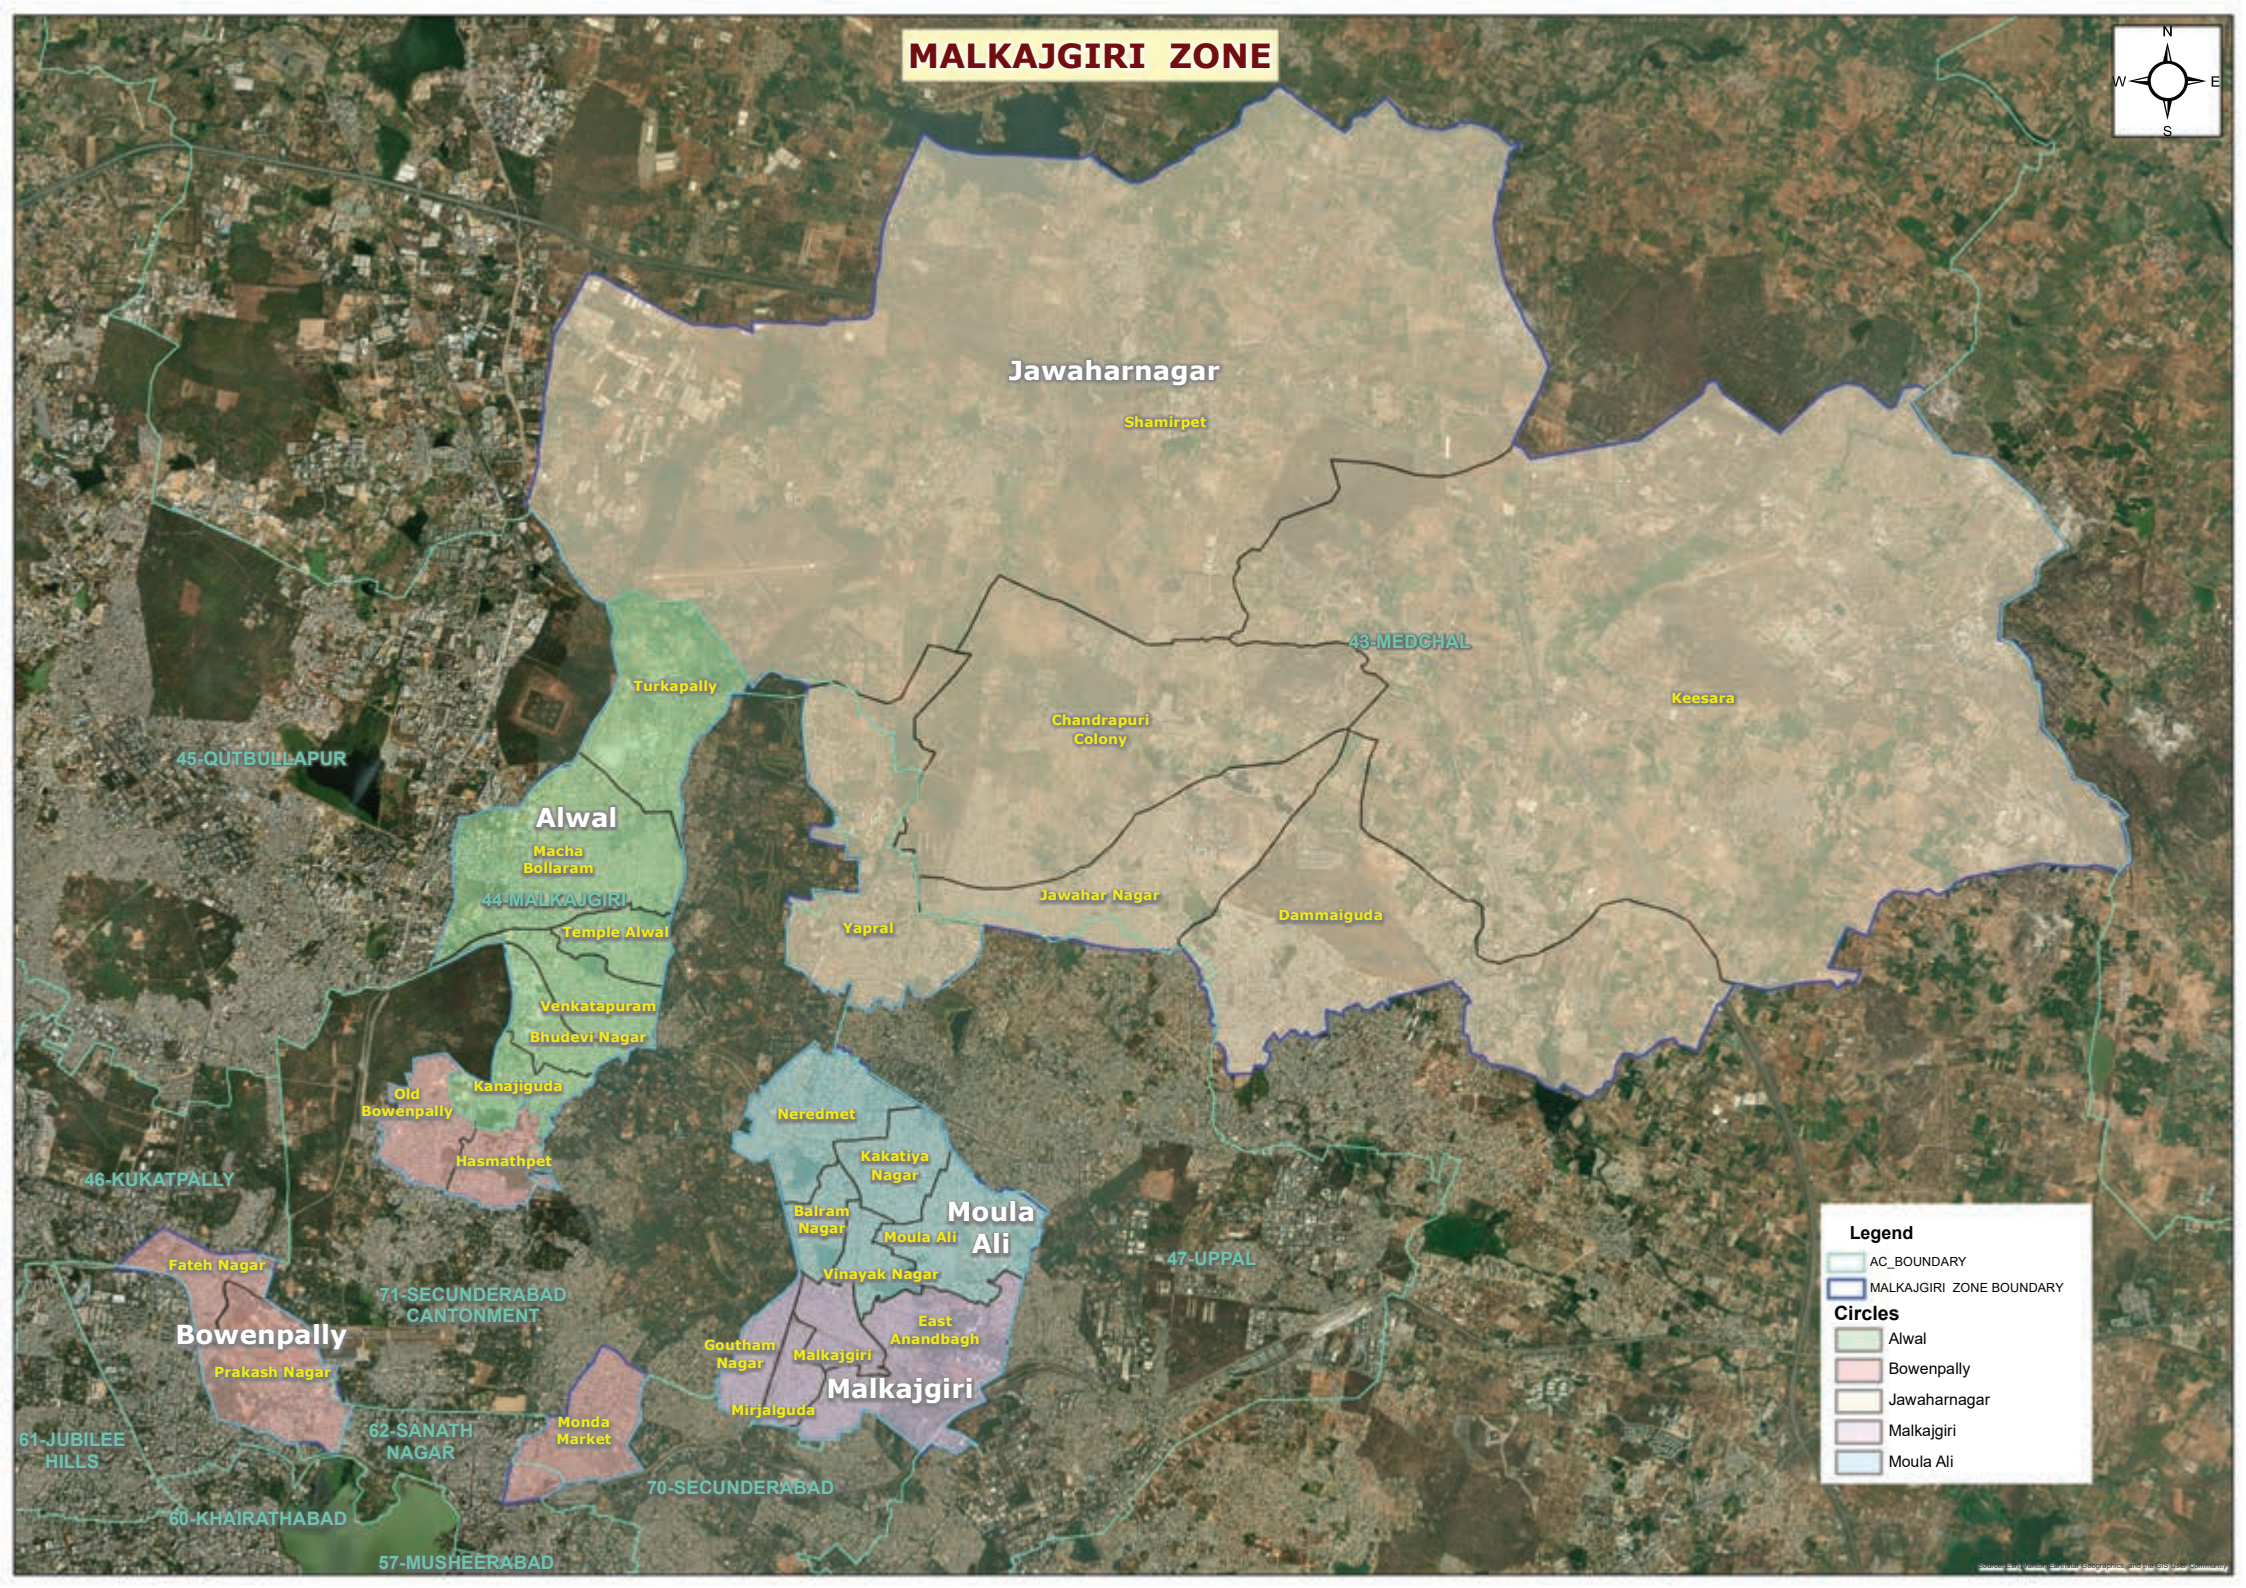

Madhapur

60-KHAIRATHABAD

62-SANATH NAGAR

57-MUSHEERABAD

64-KARWAN

63-NAMPALLY

65-GOSHAMAHAL

Source: Earthstar, Earthstar Geographics and the GIS User Community

LB NAGAR ZONE

Legend

- AC_BOUNDARY
- LB NAGAR ZONE BOUNDARY
- Circles**
- Hayathnagar
- LB Nagar
- Nagole
- Saroornagar

MALKAJGIRI ZONE

Legend

- AC_BOUNDARY
- MALKAJGIRI_ZONE_BOUNDARY

Circles

- Alwal
- Bowenpally
- Jawaharnagar
- Malkajgiri
- Moula Ali